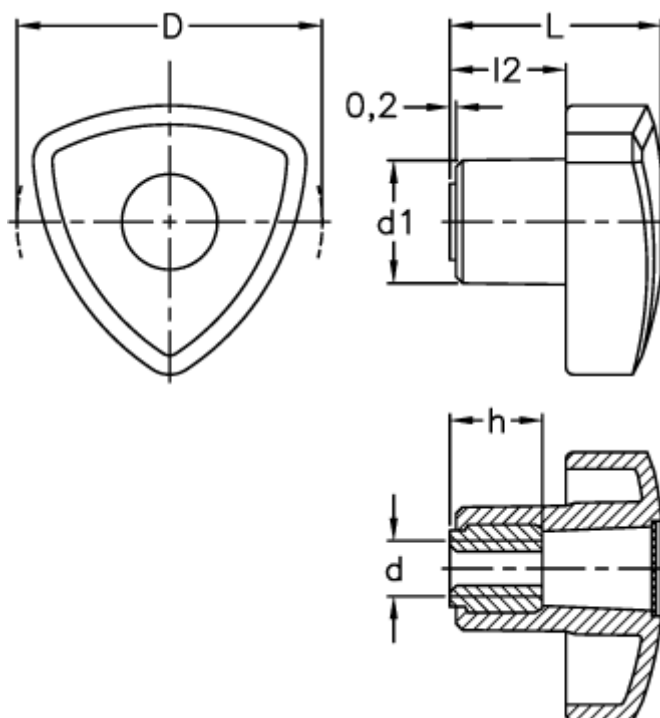

Article number: 2302083001

Description: E+G Lock knob
VTR.32 B-M5, black

Measures

d	= 32
d_1	= 14
$d\ 6H$	= M5
L	= 26
l_2	= 16